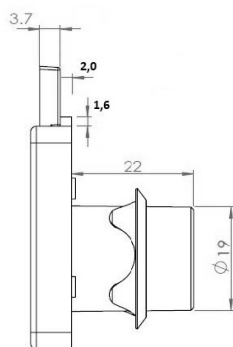

PRODUCT SHEET

Description:

Rim Lock 850, $\varnothing 19 \times 22 \text{mm}$, Drawer, NPL, CK SISO, KA H03

Item number:

14.01.040-6

Units	Box	Carton	HS Code	Barcode
Pcs.	12	192	8301300000	
				5704866032018