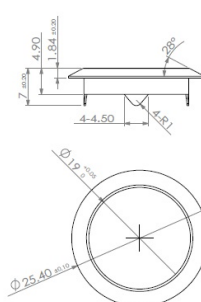

PRODUCT SHEET

Description:

Rim Lock 850, $\varnothing 19 \times 22 \text{mm}$, Drawer, NPL, CK SISO, KA H03

Item number:

14.01.040-6

Units	Box	Carton	HS Code	Barcode
Pcs.	12	192	8301300000	
				5704866032018