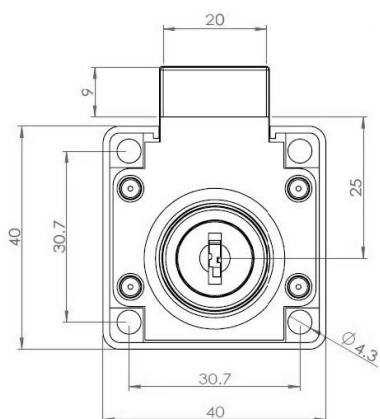

PRODUCT SHEET

Description:

Rim Lock 850, $\varnothing 19 \times 22 \text{mm}$, Drawer, NPL, CK SISO, KA H03

Item number:

14.01.040-6

Units	Box	Carton	HS Code	Barcode
Pcs.	12	192	8301300000	
				5704866032018